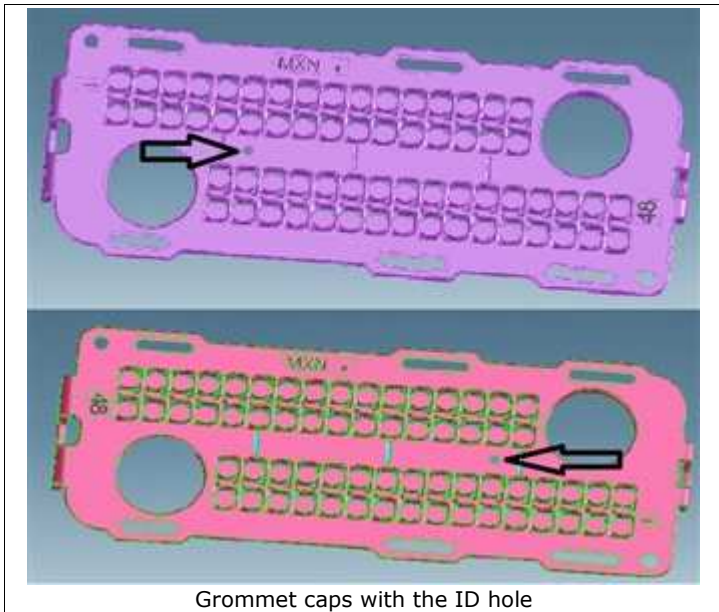

Global Change Notification (GCN)

Product Family

GCN Number

Series

Date Issued

Reason For Change

Change Description

Grommet caps with the ID hole

TPA with and without the ID hole

Part Numbers Affected

Reason For Short Notice Exception

Assessment Of Change (How Product Will Be Qualified & Validated)

Internal Molex Qualification Date (Planned Date Information Available)