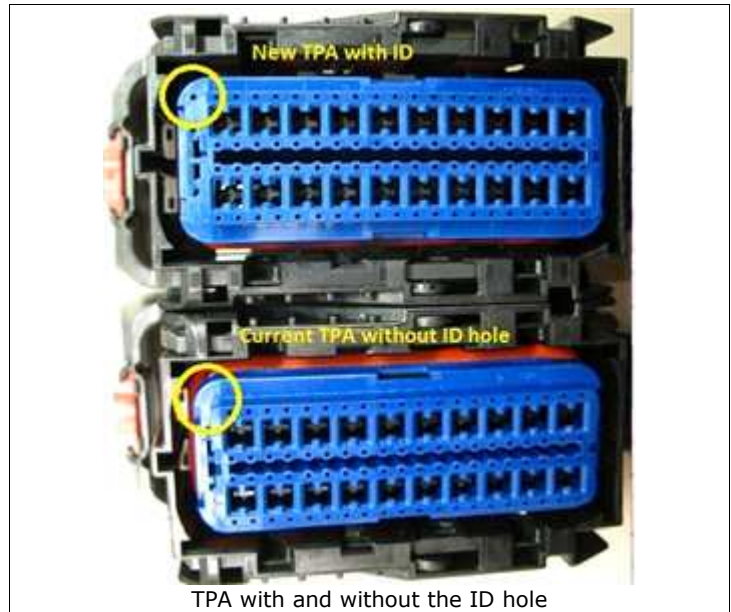

Global Change Notification (GCN)

Product Family

GCN Number

Series

Date Issued

Reason For Change

Change Description

Grommet caps with the ID hole

TPA with and without the ID hole

Part Numbers Affected

Reason For Short Notice Exception

Assessment Of Change (How Product Will Be Qualified & Validated)

Internal Molex Qualification Date (Planned Date Information Available)