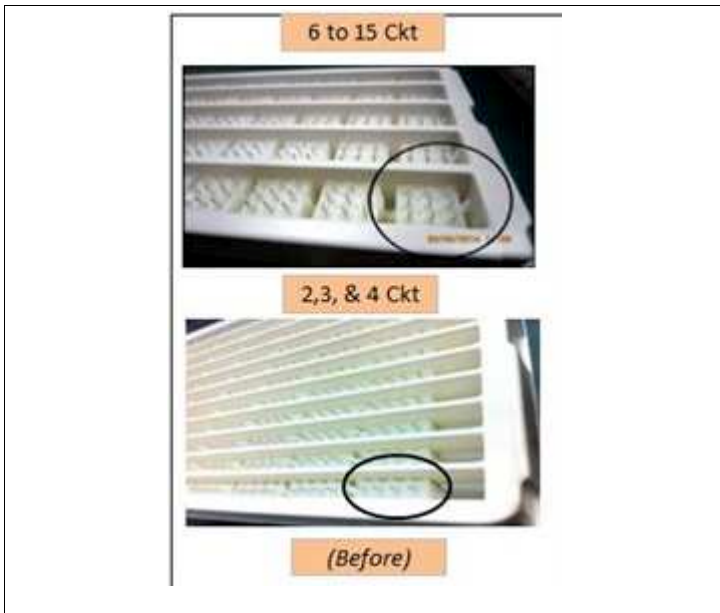

Part Numbers Affected	Please refer to CustomerPartList.csv attached to e-mail message.
Reason For Short Notice Exception	8D Corrective Action Changes
Assessment Of Change (How Product Will Be Qualified & Validated)	We verified the change and validated through Droptest & it passed, No change on current product but only change of SPQ & MOQ due to packing specification change
Internal Molex Qualification Date (Planned Date Information Available)	June 20, 2014
Sample Availability Date (Changed Part)	June 20, 2014
Date of Implementation	July 20, 2014
Method of Identifying Change	Identify outer boxes with blue color sticker for first 3 consecutive lot
Recommended Replacement Parts	
Last Time Buy Date for Obsolete Parts	
Last Time Ship Date for Obsolete Parts	