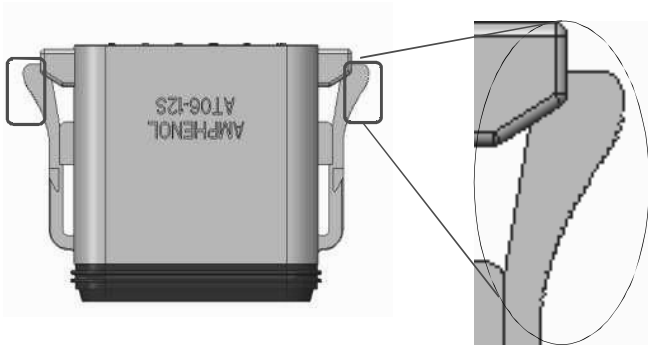

产品变更需求通知单 Product Spec Change Notice

PCN编号: PCN NO.:	PCN-C1460S_REV_A		
产品名称: Part Description	PLUG, 12 SOCKET, AT SERIES	安费诺料号: Amphenol P/N:	(详见料号清单)
订单号: P/O:	N/A	数量: Quantity:	N/A
变更性质: Change Property:	<input type="radio"/> 临时性 Temporary <input checked="" type="radio"/> 永久性 Permanent	有效期限: Effective Period:	N/A
变更项目: Change Item:	<input type="checkbox"/> 材质 Material <input type="checkbox"/> 尺寸 Size <input type="checkbox"/> 工艺 Process <input checked="" type="checkbox"/> 外观 Appearance <input type="checkbox"/> 表面处理 Surface treating <input type="checkbox"/> 性能 Performance <input type="checkbox"/> 其它 Others		

变更原因及变更描述.

The reason for change and change description.

In an effort to continuously improve our products, We will change the slope of AT 12pos plug housing's latch, It will improve the insert and pull-out hand feeling.
 (为了持续改进产品, 我们将改变AT系列12芯插头按扣坡度, 提升插拔手感)