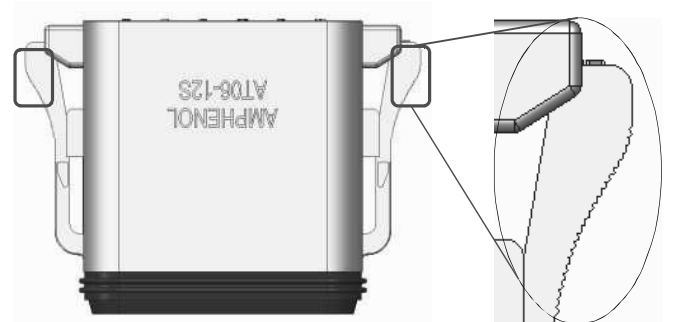

after

后续交货的改善对策(适用于临时性变更).

Corrective action proposed for future shipments.(Apply to temporary change).

对变更结果影响的评估.

Evaluation for the change.

This is a continual change so the current and previous revisions of this part can be used interchangeably in the field. This change is being phased in gradually and previous revisions may remain stocked until use.
(这是一次持续改进, 相对于现有和之前的产品, 产品可以混用, 此变更会一步步进行, 之前版本的库存会继续用完)

签名: Signature:	<i>Jemin Deng</i>	日期: Date:	JUN-28-21	联系方式: Contact:	0755-88891492

安费诺对变更的评估 Approval by Amphenol

相关批准部门 Department	YES	NO	日期 Date
质量部: Quality Dept.	✓		2021.6.29
工程部: Engineering Dept.	✓		2021.6.29
生产部: Production Dept.	✓		2021.6.29
客服: CS Dept.	✓		2021.6.29
市场部: Marketing Dept.	✓		2021-6-29

注释: Comments