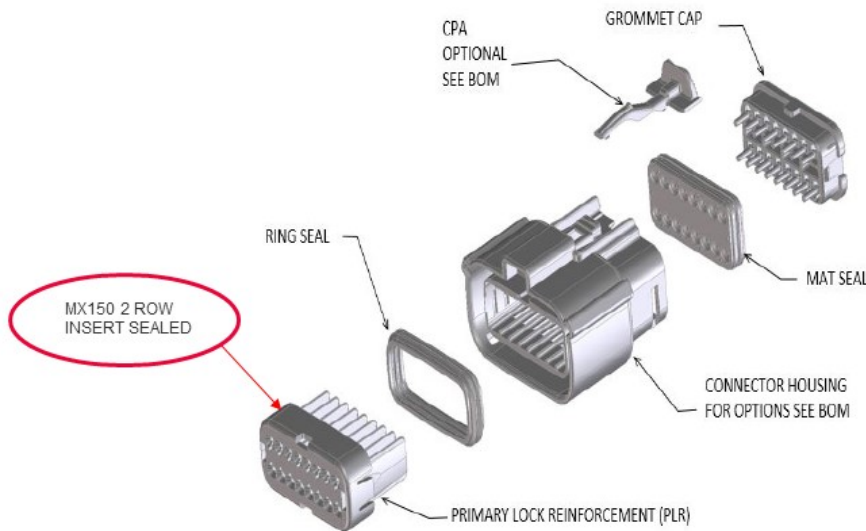

Date Issued :	May 20, 2022	PCN Number :	512051
Reason for Change :	Capacity change or tool replacement		
Description of Change :	This notification is to inform you about set of tooling is being added to meet the current and future demands of this product referenced below. There will be no changes in fit, form or function from additional tooling when compared to the existing tooling.		
Reason for Short Notice :	Capacity Increase		
Assessment of Change :	Dimension analysis		
Planned Implementation Date :	July 15, 2022		
Sample Availability Date:	June 24, 2022		
Internal Molex Qualification Date :	June 25, 2022		
Last date to request Samples by Customer :	June 10, 2022		
Traceability Code Markings / Date :	Cavity identification		

Before Picture

Impacted Products Pictures