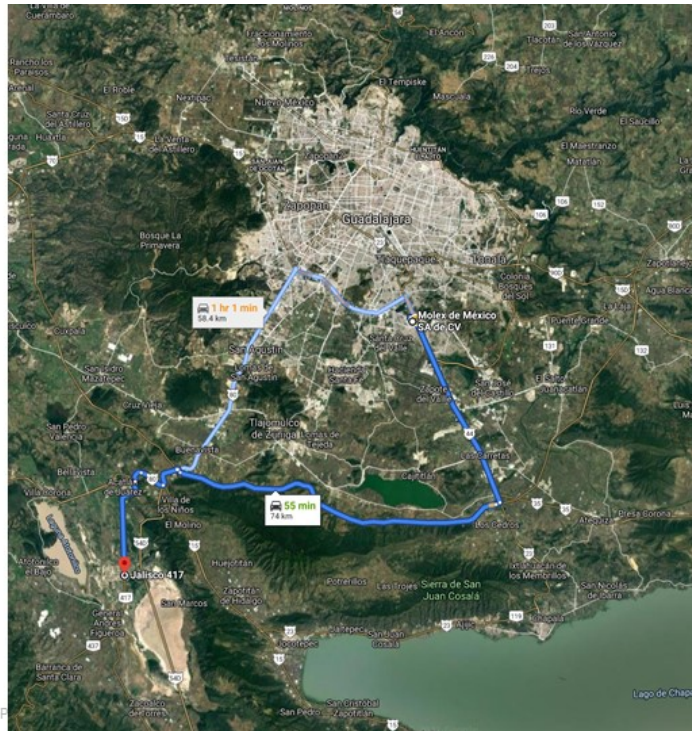

Before Picture

Guadalajara 2

- Located in Centro Logistico Jalisco Industrial Park
- 1 hour from existing Guad1
- Initial build will contain Molding, Assembly, and Reliability Testing capabilities
- A new Distribution Center will service Guad2
- Start of Production targeted for Q4 2022