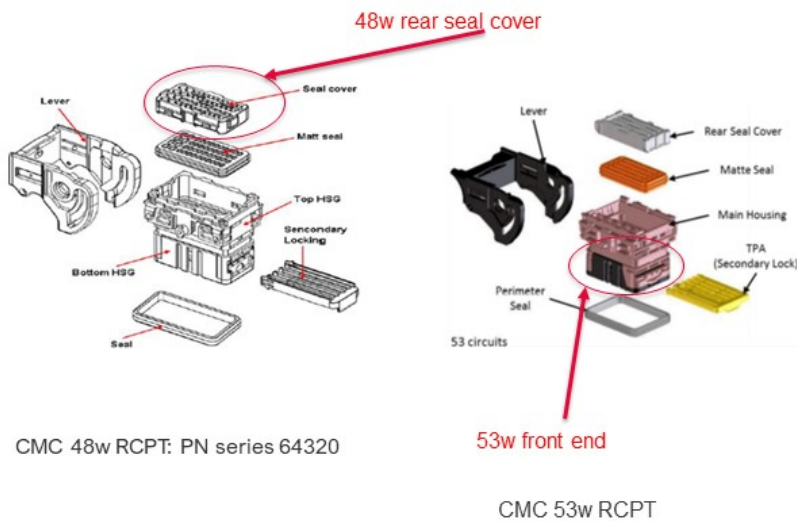

Product Change Notification

Date Issued :	November 29, 2022	PCN Number :	512999
Reason for Change :	Capacity change or tool replacement		
Description of Change :	This notice is to inform you that Molex will expand its production capacity to meet customer expectations in order to ensure that all customers can receive good services in a timely manner		
Reason for Short Notice :	Capacity Increase		
Assessment of Change :	No change to parts - Form/Fit/Function		
Planned Implementation Date :	January 18, 2023		
Sample Availability Date:	January 03, 2023		
Internal Molex Qualification Date :	January 03, 2023		
Last date to request Samples by Customer :	January 18, 2023		
Traceability Code Markings / Date :	Date code		

Before Picture

■ Impacted Product Picture

After Picture

Overview

- In order to overcome capacity issues and assure all our customers are well and promptly serve, Molex is putting in place all needed efforts and investments to adequate capacity to customers expectations.
- ❖ This will imply a new 53w front end copy mold and an upgrade of existing 48w rear seal cover mold in order to increase its output.
- ❖ This will imply a new CMC 32 & 48w RCPT copy assembly line.

- Product Impact: no impact to fit, form or function

- Part Number Impact:
see attached impacted parts list

- These parts are Molex proprietary designs, therefore considered catalog/general market product.