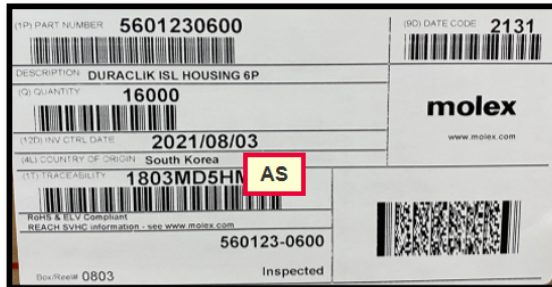

After Picture

After change

- Qualification Reports and samples available upon request after the date shown above.
- Implementation date may be updated due to customer demand and production condition.
- Paper reel & Carton box vendor also changed not impacting on customer use for this product.
- **Identification** : For the first 6 months of the production starting by Ansan plant in Korea, we will replace "AS" at the end of Traceability number on the label as signal to recognize product that made by Ansan plant in Korea.

Carton label (sample image)

RELEASED

You may address inquires regarding this PCN by clicking on the below link
<mailto:pcn_coordinator@molex.com?subject=PCN_Notification:513562>
or contact your Local Sales Engineer.

Note: While responding, please retain " PCN Notification : **PCN Notification: 513562** " in the e-mail Subject line for faster response.

Molex, LLC
2222 Wellington Court
Lisle, IL 60532
TEL (800) 786-6539
www.molex.com