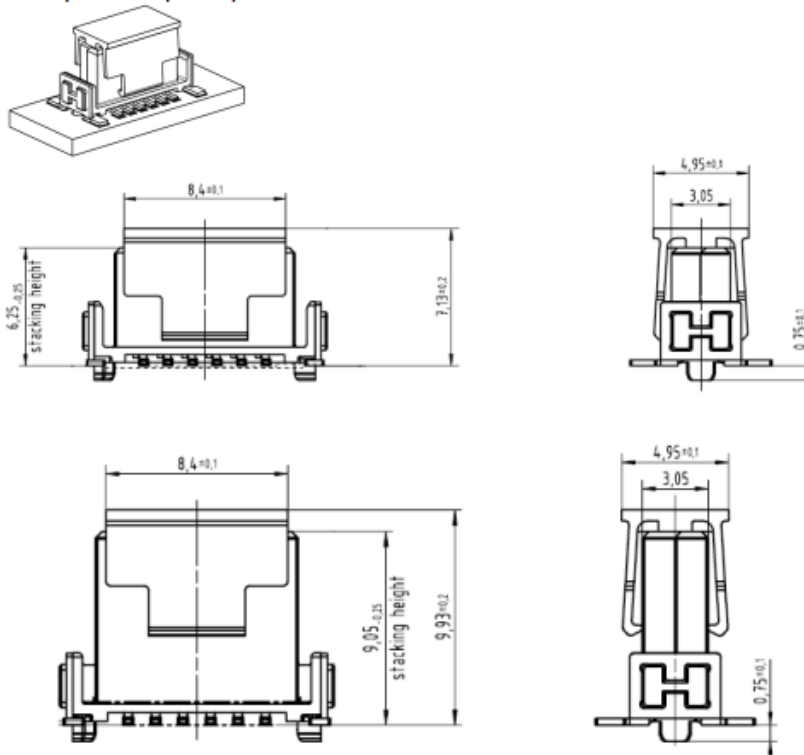

New pick and place pad:

Existing stock will be sold off.

In case of questions or concerns, please do not hesitate to contact our technical support.

Technical Support E-mail: TechSupportUS@HARTING.com

Technical Support Phone Number: 866-278-0306 (Select option 3 for technical support)