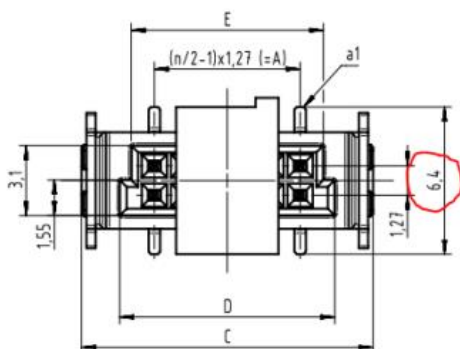

See Appendix

2. Description of Changes/News

To improve the automatic optical inspection process at customer side, we will shorten our contacts. In the past it could happen that the pin toes were overhanging, this will be prevented in future. The new dimension allows a detectable soldering meniscus, which leads to a better checkability in the PCB production.

The above shown dimension will change from 6.4 mm to 6.2 mm with a tolerance of $\pm 0,2$ mm and allows a nominal solder meniscus of 0.2 mm.

Old solder pins

New solder pins

In case of questions or concerns, please do not hesitate to contact our technical support.