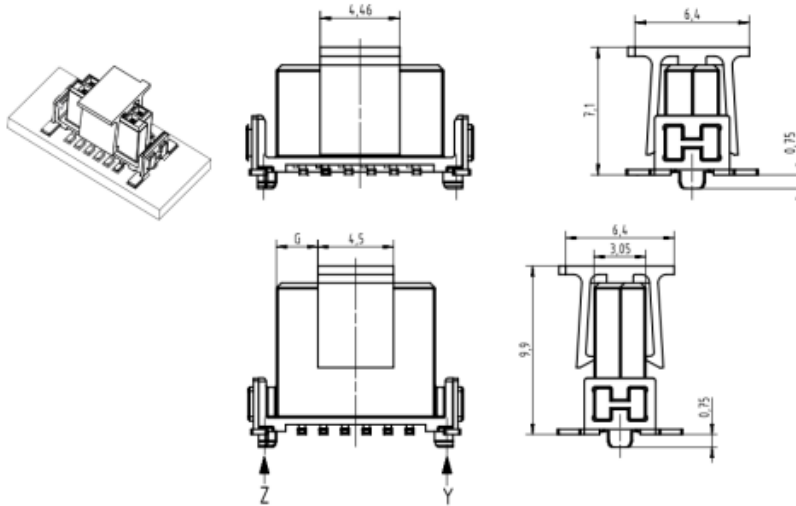

Pushing Performance

HARTING Product Change Notification

PCN

Additionally, we will change the pick and place pads of the named connectors with 12 or more pins. The bigger pads allow to use bigger standard nozzles and therefore higher placing speeds.

Old pick and place pad: