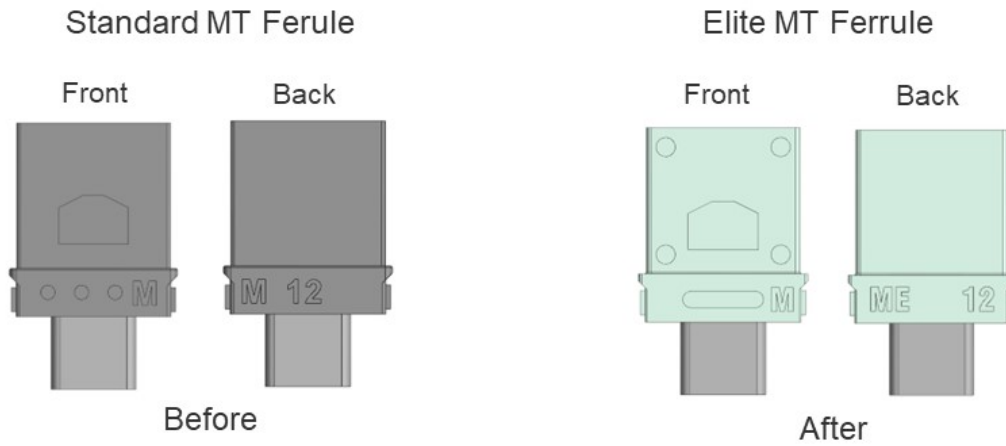

After Picture

Note: There is no ferrule color change
(images are for shown for reference only)

2

Molex Confidential Information
© 2016 Molex – All Rights Reserved. Unauthorized Reproduction/Distribution is Prohibited.

molex

RELEASED

You may address inquires regarding this PCN by clicking on the below link
<mailto:pcn_coordinator@molex.com?subject=PCN_Notification:515226>
or contact your Local Sales Engineer.

Note: While responding, please retain " PCN Notification : **PCN Notification: 515226** " in the e-mail Subject line for faster response.

[Molex, LLC](#)
2222 Wellington Court
Lisle, IL 60532
TEL (800) 786-6539
www.molex.com