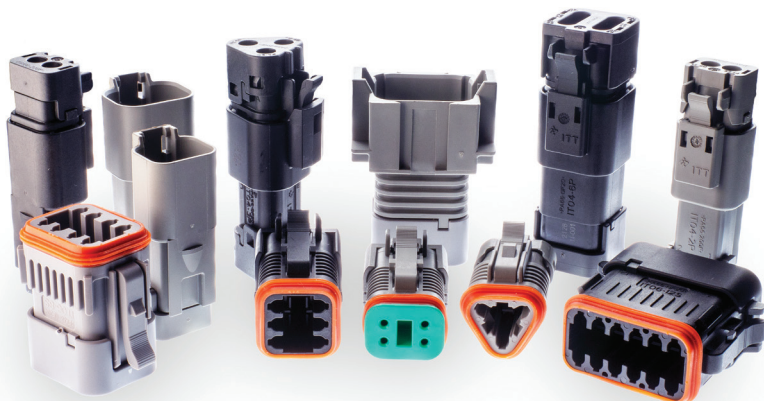

Cannon IT Series

Environmentally Sealed Harsh Environment Cable-to-Cable Connectors

Cannon IT Series is an environmentally sealed cable-to-cable connector solution incorporating thermoplastic housings, silicone rubber seals and wedgelocks that delivers rugged performance and superior resistance to moisture and temperature extremes.

The series features an integral latching system that provides visual and audible feedback and stamped and machined size 16 contacts (13A max) that require no special tools for insertion and extraction. Featuring multiple keying options and available in a variety of layouts, it delivers effective and reliable connectivity when it's needed most.

With enhanced sealing retention features and snap-on end-caps across the range, the Cannon IT Series is compatible and intermateable with comparable existing industry solutions incorporating both standard and enhanced seal retention designs.

The ITT Cannon Difference:

- Global capabilities and local support
- Proven application expertise
- Over a century of interconnect leadership
- A committed innovator and business partner

Key Features:

- Rectangular thermoplastic shells
- Snap-on end-caps that are removable and serviceable in the field
- Accepts contact size 16 (13A)
- Minimum 200 mating cycles for stamped contacts and 100 mating cycles for machined contacts
- Wire Range: 24-12 AWG (0.25mm² - 2.50mm²)
- Operating Temp: -55°C to +125°C
- Environmentally sealed: IP67, IP68, and IP6K9K (when mated)
- No special tools required
- Compatible and intermateable with existing industry solutions (standard and enhanced seal retention versions)