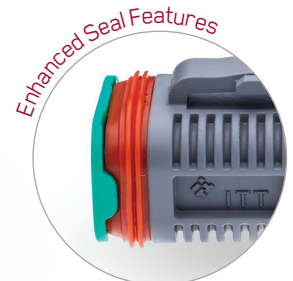

Snap-on End-Caps

Why ITT

ITT is a focused multi-industrial company that designs and manufactures highly engineered critical components and customized technology solutions. ITT's Cannon brand is a leading global manufacturer of connector products serving international customers in aerospace, defense, medical, industrial and transportation end markets. ITT's Connector business, which also includes the Veam and BIW Connector Systems brand, manufactures and supplies a variety of connectors and interconnects that make it possible to transfer data, signal and power in an increasingly connected world.

Connect with your ITT Cannon representative today or visit us at www.ittcannon.com

Follow us

CHINA - Shenzhen City
+86.755.2726.7888

GERMANY - Weinstadt
+49.7151.699.0

ITALY - Lainate
+39.02938721

KOREA
+82.2.702.7111

SHANGHAI
+ 86.21.2231.2222.2

UK - Basingstoke
+44.1256.347400

FRANCE
+33.1.60.04.93.93

HONG KONG
+852.2732.2720

JAPAN - Kanagawa
+81.462.57.2010

MEXICO - Nogales
+52.631.311005

SINGAPORE
+65 66974205

USA - Irvine, CA
+1.800.854.3028