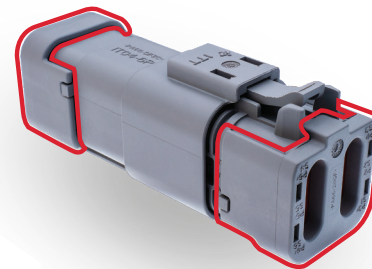

Snap-on End-Caps

Why ITT

ITT is a focused multi-industrial company that designs and manufactures highly engineered critical components and customized technology solutions. ITT's Cannon brand is a leading global manufacturer of connector products serving international customers in aerospace, defense, medical, industrial and transportation end markets. ITT's Connector business, which also includes the Veam and BIW Connector Systems brand, manufactures and supplies a variety of connectors and interconnects that make it possible to transfer data, signal and power in an increasingly connected world.

Connect with your ITT Cannon representative today or visit us at www.ittcannon.com

Follow us

CHINA - Shenzhen City
+86.755.2726.7888

GERMANY - Weinstadt
+49.7151.699.0

ITALY - Lainate
+39.02938721

KOREA
+82.2.702.7111

SHANGHAI
+ 86.21.2231.2222.2

UK - Basingstoke
+44.1256.347400

FRANCE
+33.1.60.04.93.93

HONG KONG
+852.2732.2720

JAPAN - Kanagawa
+81.462.57.2010

MEXICO - Nogales
+52.631.311005

SINGAPORE
+65 66974205

USA - Irvine, CA
+1.800.854.3028